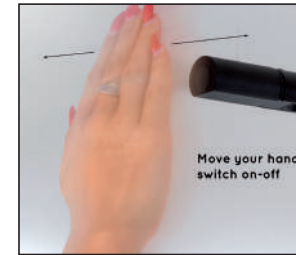

Move your hand to
switch on-off