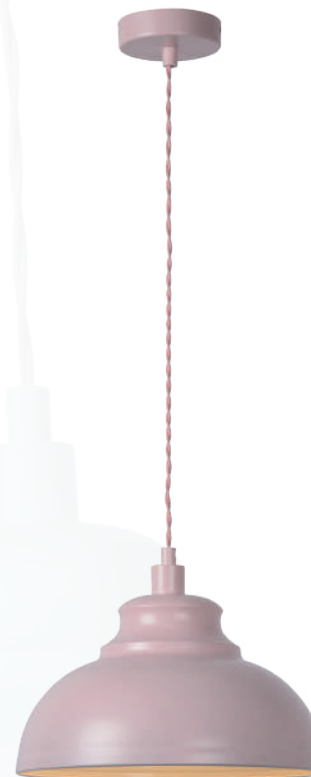

ISLA

N

34400/29/36

34400/29/68

34400/29/66

34400/29/38

- 1x E14/40W max./excl.
- shade Ø 29/H 22 cm
- total H 122 cm max.
- colors matt grey/matt pastel blue/matt pastel pink/matt cream
- metal

bulb suggestion
49022/0.4/60