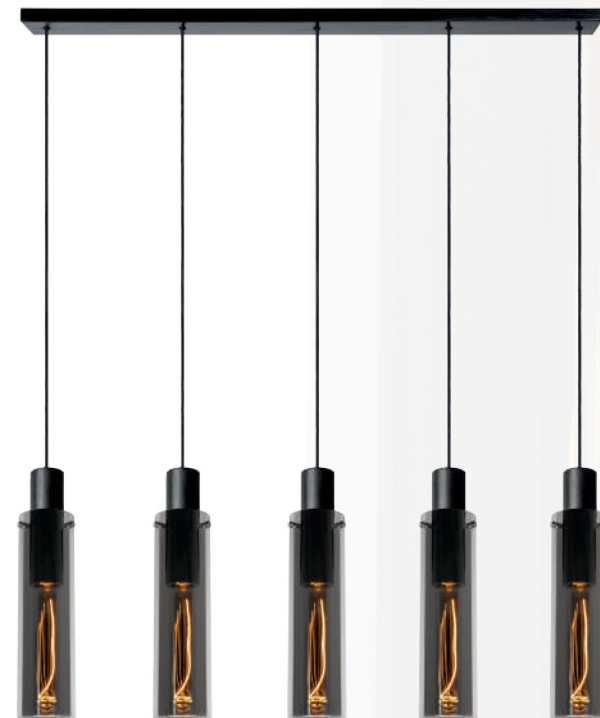

74404/05/65