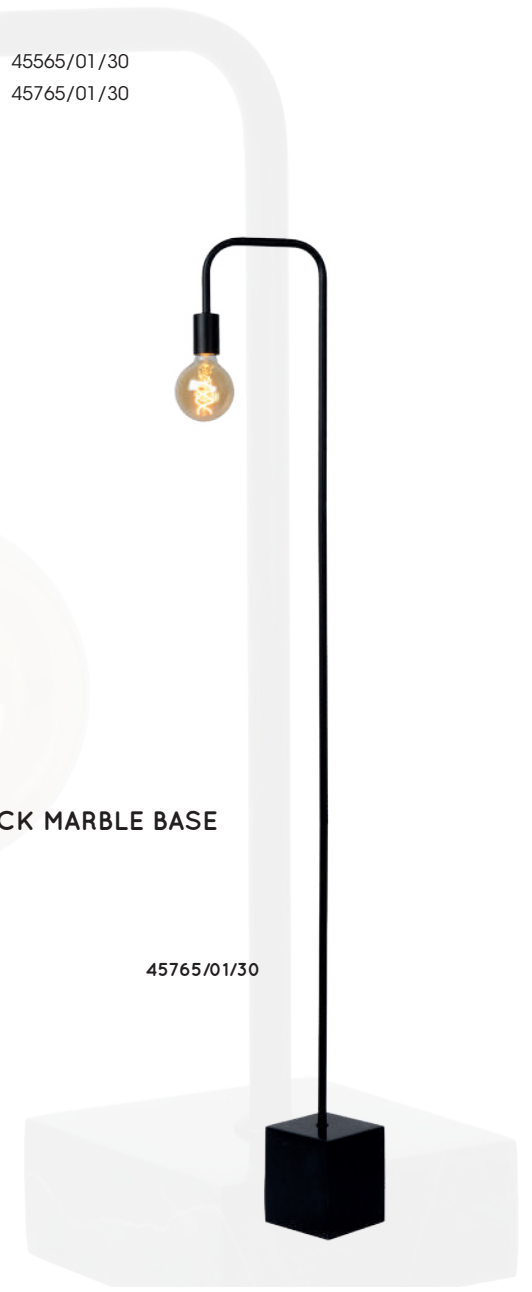

45765/01/30

bulb suggestion
49032/05/62

bulb suggestion
49033/05/62