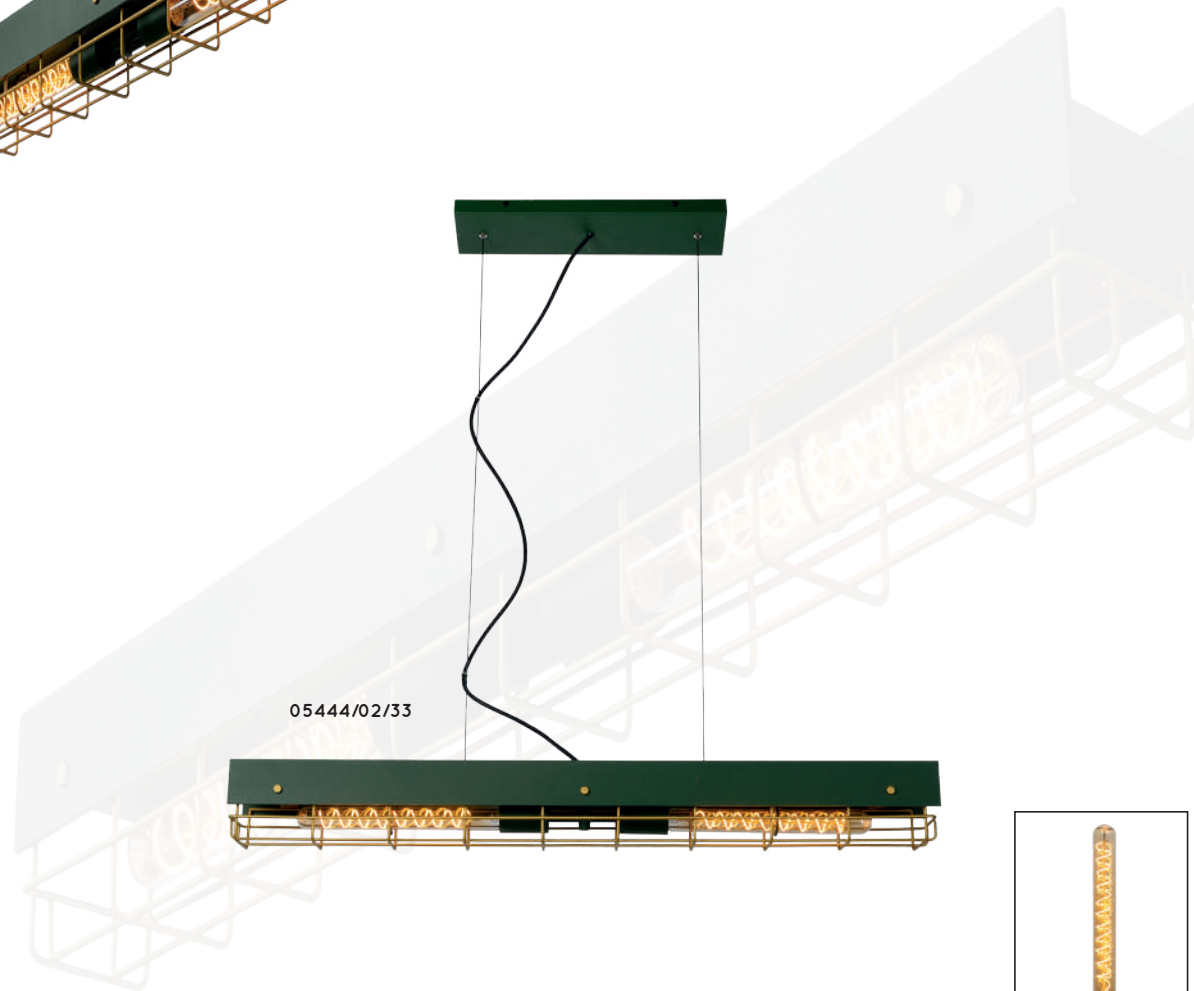

bulb suggestion
49035/30/62

PENIGUET

05144/02/33

- 2x E27/40W max./excl.
- H 10,7/W 11/L 93 cm
- total H 142 max./W 11/L 93 cm
- color dark green/painted brass
- steel

05144/02/33

05444/02/33

05444/02/33

bulb suggestion
49035/30/62