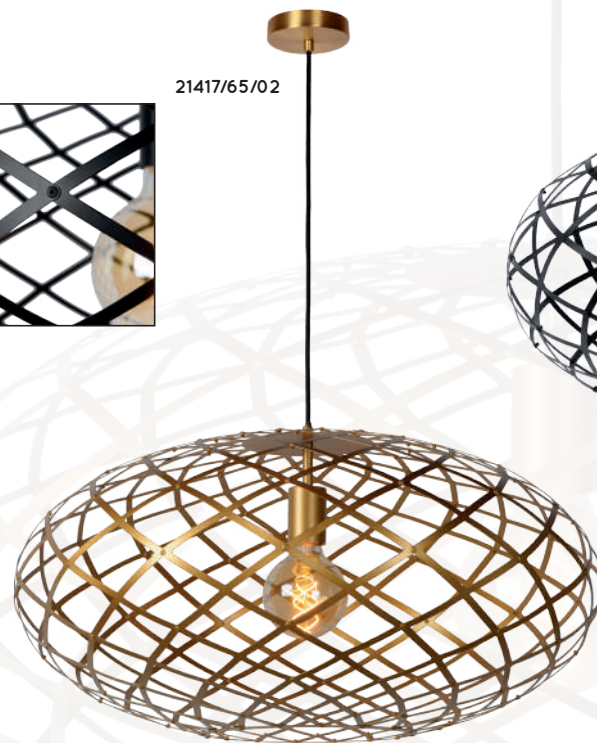

21417/65/02

21417/65/30

bulb suggestion
49033/05/62

N

MODERN

METAL

121

MANUELA