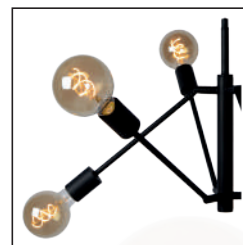

21424/06/30

bulb suggestion
49032/05/62

LESTER

INDUSTRIAL

LEANNE

- (6x) (10x) E27/40W max./excl.
- W 32/L 65/total H 175 cm max. 21421/06/30
- Ø 75/total H 190 cm max. 21421/10/30
- color black
- metal

bulb suggestion
49032/05/62