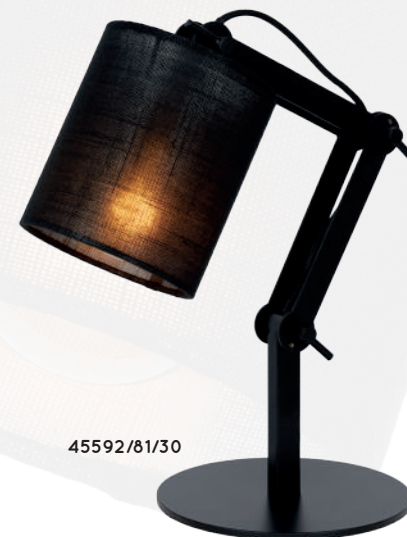

45192/81/30

45292/81/30

45592/81/30

WALL LIGHT

45292/81/30

CEILING LIGHT

45192/81/30

On/Off switch in the cord