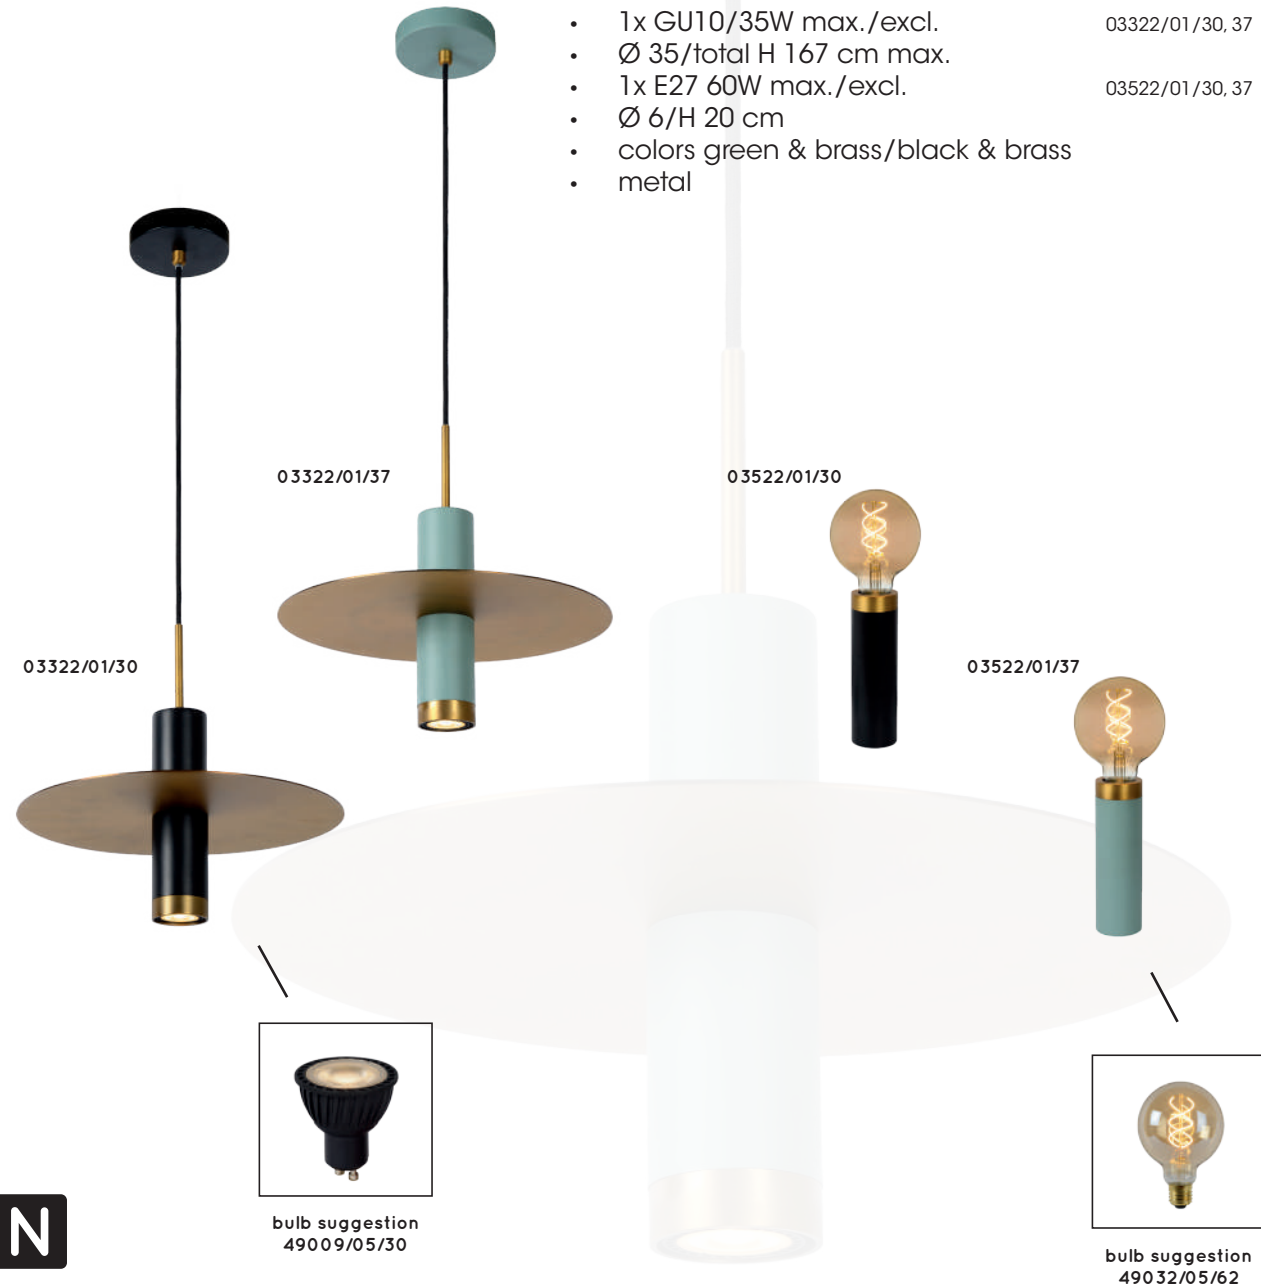

bulb suggestion
49042/05/62

DIAMOND

- 1x E27/60W max./excl. 73107/52/02
- Ø 52/H 25 cm 73507/52/02
- Ø 52/H 23 cm 73407/62/02
- Ø 63/total H 180 cm max.
- color gold
- metal

CEILING LIGHT
73107/52/02

TABLE LAMP
73507/52/02

bulb suggestion
49032/05/62

73407/63/02

bulb suggestion
49033/05/62

AKRON

20421/01/02

- 1x E27 /40W max./excl.
- shade Ø 50/H 36,5 cm
- total H 240 cm max.
- colors brushed brass, black & grey
- metal

20421/01/36

20421/01/30

bulb suggestion
49099/05/30

OR

bulb suggestion
49050/05/61

P

SELIN

- 1x GU10/35W max./excl. 03322/01/30, 37
- Ø 35/total H 167 cm max. 03522/01/30, 37
- 1x E27 60W max./excl.
- Ø 6/H 20 cm
- colors green & brass/black & brass
- metal

OLENNIA

05431/01/02

CEILING LIGHT

05131/01/02

WALL LIGHT

05231/01/02

On/Off Switch - In The Cord

- 1x E27/40W max./excl.
- shade Ø 25 cm
- H 9 cm
- shade Ø 40 cm
- H 12 cm
- shade Ø 40 cm
- total H 143 cm max.
- color brass plating
- steel