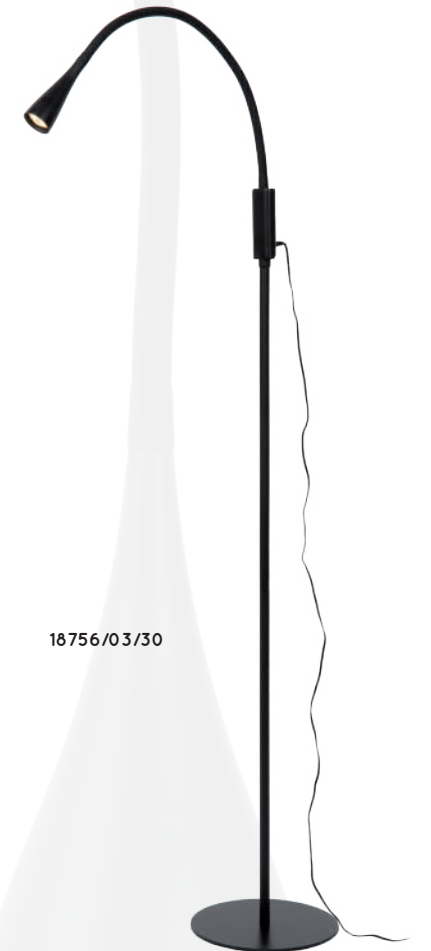

45455/36/31

IZAK

- 30W/INTEGRATED LED/2700K/3660 lm/incl.
- H 130 max./W 3/L 120 cm
- color black
- aluminium

Move your hand to
switch on-off

23451/30/30

N

EMIL

- 4,5W/SMD LED/ incl./3000K/480lm
- H 25-45 max./Ø 17 cm
- colors black/white
- metal & plastic

3 Step Touch Dimmer
on the product

18256/03/30

18656/03/30

18756/03/30

PRACTICO

- 1x 10W/INTEGRATED LED/2700-6500K/430lm/incl.
- H 47,5/W 20/L 53,5 cm
- color black
- ABS

USB CONNECTION
ON BACKSIDE

24657/10/30