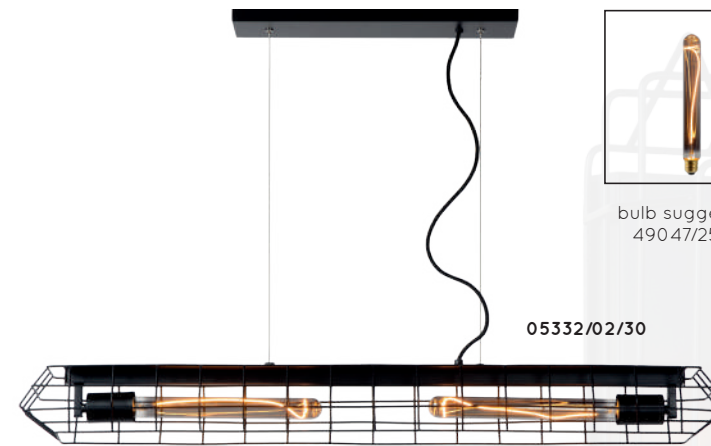

LATTICE

CEILING LIGHT
05132/02/30

bulb suggestion
49047/25/65

05332/02/30

- (1x) (2x) E27/40W max./excl.
- H 10/W 13,7/L 50 cm
- H 131/Ø 25/L 10 cm
- H 10/W 25/L 50 cm
- total H 134 max./W 12/L 100 cm
- color black
- steel

05232/01/30

05732/02/30

05132/02/30

05332/02/30

05732/02/30
On/Off Switch - In The Cord

bulb suggestion
49047/25/65