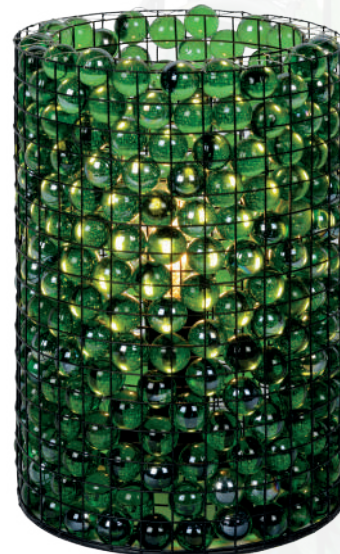

03527/01/62

bulb suggestion
49026/03/31

MARBELOUS

78597/01/33

- 1x E14/25W max./excl.
- Ø 15/H 21 cm
- colors green/clear
- glass & metal

78597/01/60

bulb suggestion
49023/04/60

MORRIS