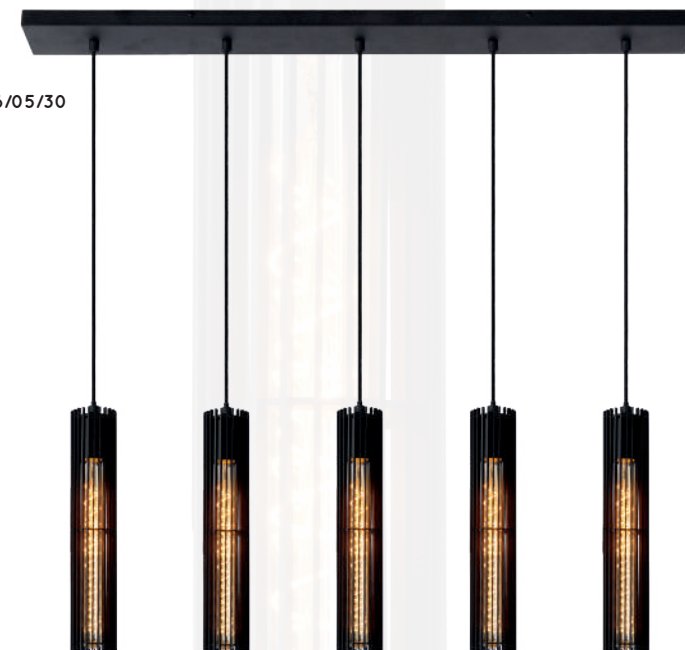

WALL LIGHT
73206/01/30

bulb suggestion
49035/20/62

73506/01/30

73406/05/30