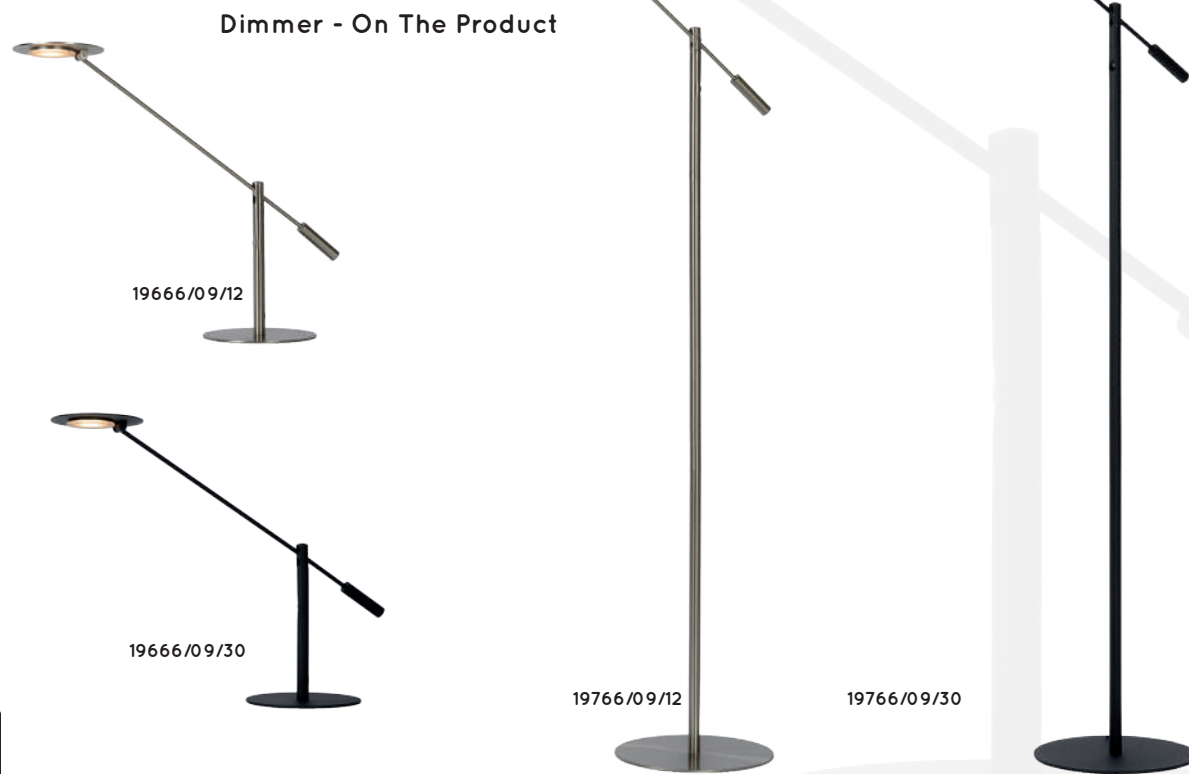

19665/09/12

Dimmer - On The Product

19665/09/30

19765/09/12

19765/09/30

ANSELMO

- 1x 9W/SMD LED/3000K/640lm/incl.
- Ø 18/H 50 cm 19666/09/12.30
- Ø 25/H 140 cm 19766/09/12.30
- colors black/satin nickel
- metal

HESTER

- 1x 7W/GU10/excl.
- shade Ø 6/H 17 cm
- H 54,5/W 12/L 21,5 cm
- H 137/W 15/L 24,5 cm
- colors black/white
- metal

19600/01/30,31

19700/01/30,31

On/Off Switch
on shade

19600/01/31

19600/01/30

19700/01/31