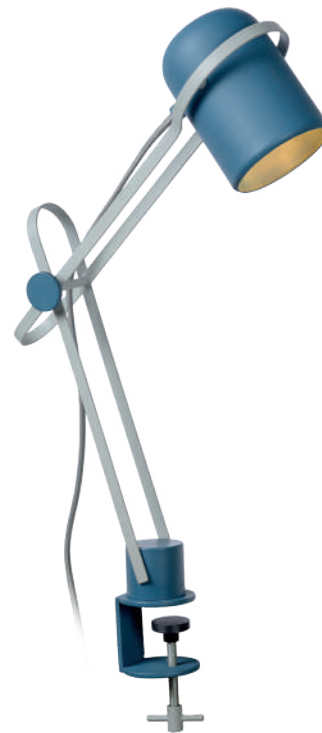

BASTIN

- 1x E14/10W max./excl.
- H 50/W 30/L 8 cm
- colors blue/pink
- steel

05535/01/35
On/Off Switch - In The Cord