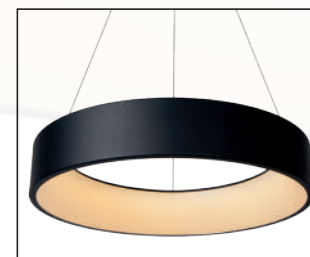

46402/99/30

46402/99/31

- 1x 32/42/62 W / INTEGRATED LED/3000K/8160lm/incl.
- Ø 40, 60, 80/total H 135 cm max.
- colors sandy black/sandy white
- aluminium & acrylic

TALOWE LED

46400/42/30

46400/42/31

- 1x 39W/INTEGRATED LED/ 3000K/2340lm/incl.
- shade Ø 60/H 11 cm
- H 120/total H 142 cm max.
- color white/ black
- aluminium & acrylic