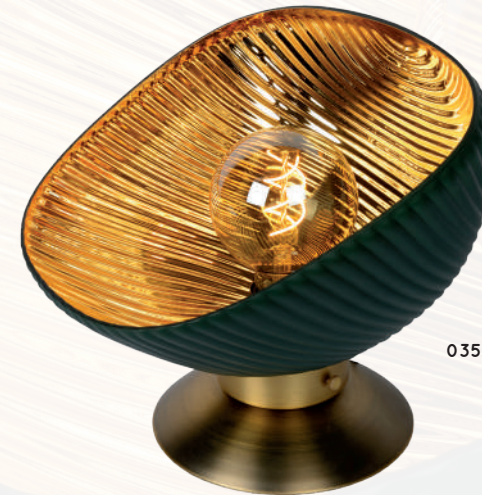

GOBLETT

- 1x E27/60W max./excl.
- Ø 28/H 26,5cm
- color green & gold
- glass & metal

03526/01/33

bulb suggestion
49032/05/62

BELLISTER

- 1x G9/28W max./excl.
- Ø 13/H 24 cm
- colors amber & brass
- glass & metal