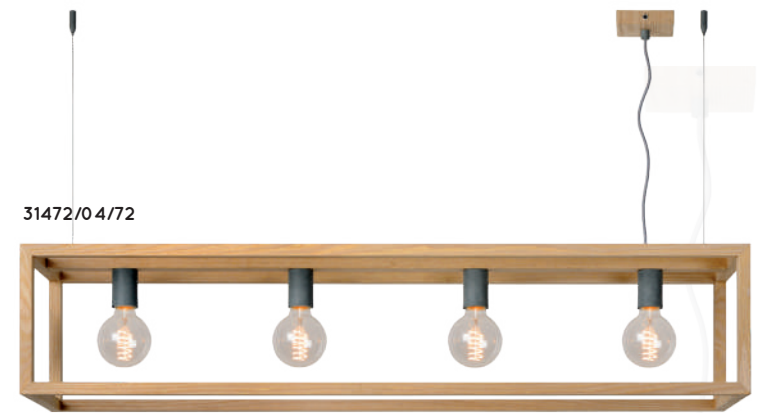

31472/04/15

bulb suggestion
49016/05/60