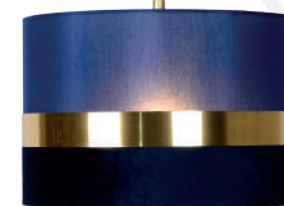

bulb suggestion
49022/04/60

VELVET

10501/81/30

10501/81/37

- 1x E27/60W max./excl.
- shade Ø 25/H 18 cm
- H 47 cm
- colors grey/black & blue
- fabric & metal

bulb suggestion
49042/05/62

TUSSE

10409/01/35