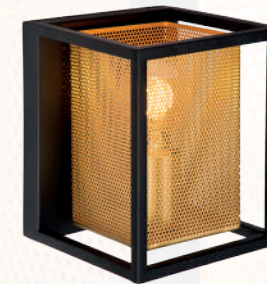

SANSA

21422/01/30

WALL LIGHT
21222/01/30

21222/01/30
21422/01/30

- (1x) E27/40W max./excl.
- H 18/W15/L 15 cm
- shade H 26/W 18/L 18 cm
- total H 156 cm max.
- H 21/W 20/L 20 cm
- H 29/W 15/L 15 cm
- color black & gold
- metal

MODERN

bulb suggestion
49032/05/62

CEILING LIGHT
21122/01/30

21122/01/30
21522/01/30

21122/01/30
21522/01/30

21522/01/30

bulb suggestion
49042/05/62

MESH