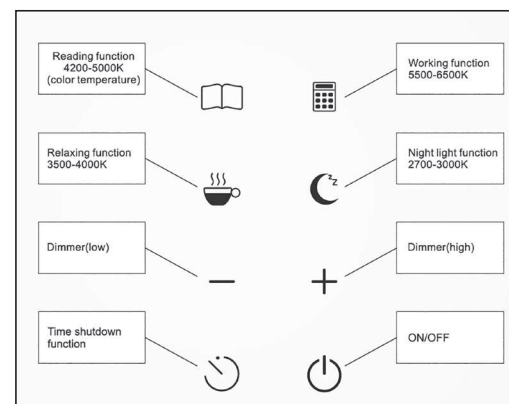

3 Step Touch Dimmer
on the product

18256/03/30

18656/03/30

18756/03/30

PRACTICO

- 1x 10W/INTEGRATED LED/2700-6500K/430lm/incl.
- H 47,5/W 20/L 53,5 cm
- color black
- ABS

USB CONNECTION
ON BACKSIDE

24657/10/30