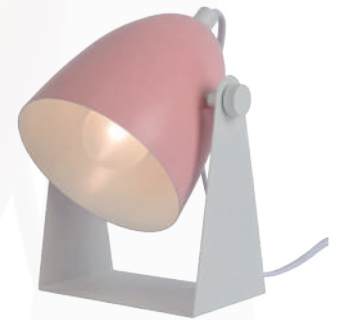

45504/01/30

45504/01/31

45504/01/36

bulb suggestion
49022/04/67

CHAGO

- 1x E14/40W max./excl.
- tot H 20,5/W 12/L 14,5 cm
- adjustable reflector
- colors white/ grey/pink
- metal

45564/01/31

45564/01/36