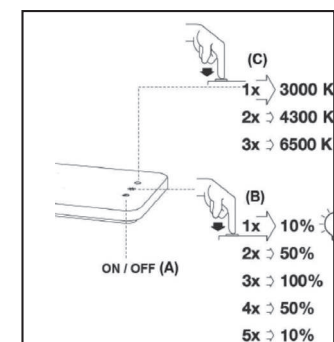

Touch Switch
With Touch Dimmer
& Color Temperature

LEVI

- 1x 5,5W/INTEGRATED LED/3000-4300-6500K/680lm/incl.
- H 32,8/L 10/W 28,7 cm
- color black
- metal/PVC

INTEGRATED
LED
INTÉGRÉ

Touch Dimmer on the product