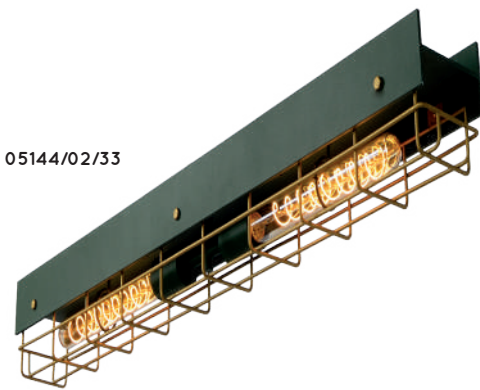

bulb suggestion
49035/30/62

PENIGUET

05144/02/33

- 2x E27/40W max./excl.
- H 10,7/W 11/L 93 cm
- total H 142 max./W 11/L 93 cm
- color dark green/painted brass
- steel

05144/02/33

05444/02/33

05444/02/33

bulb suggestion
49035/30/62