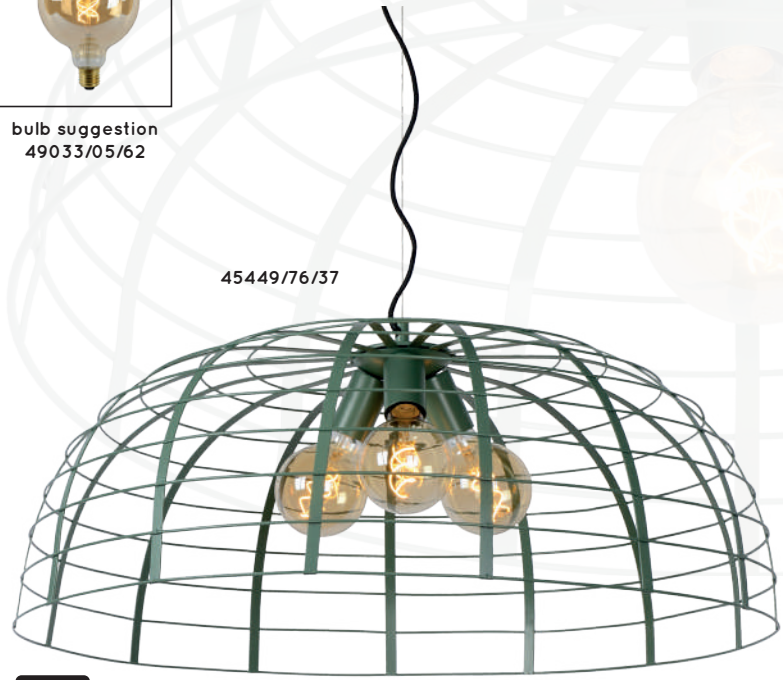

ELODIE

45149/30/30

45149/30/37

- E27/40W max./excl.
- Ø 30/H 15 cm
- colors black/turquoise
- steel

bulb suggestion
49032/05/62

ELODIE

45449/76/30

- 1x E27/40W max./excl.
- Ø 56/H 23 cm
- Ø 76/total H 150 cm max.
- colors black/turquoise
- steel

45149/56/30, 37
45449/76/30, 37

bulb suggestion
49033/05/62

45449/76/37

45149/56/30

45149/56/37

bulb suggestion
49032/05/62

DIKRA

- 1x E27/max. 60W/excl.
- Ø 40/H 24 cm
- Ø 50/H 29 cm
- color black
- metal