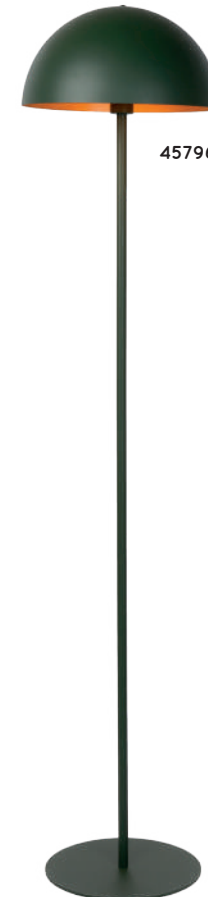

45796/01/30