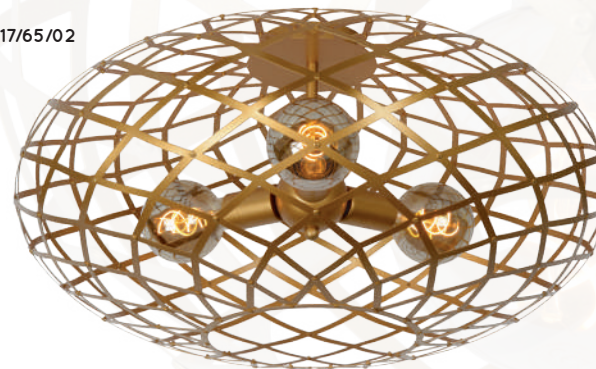

21117/65/02

21117/65/30