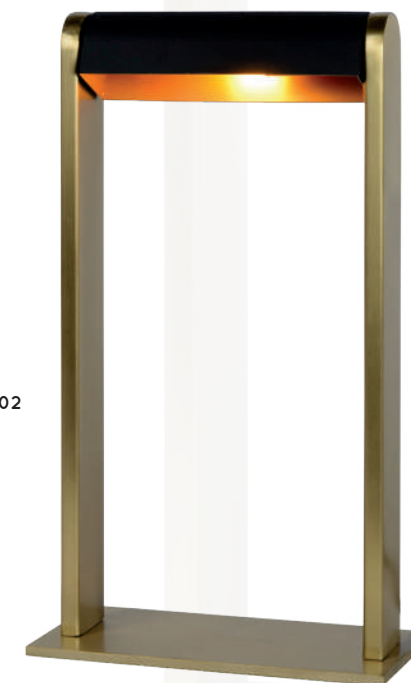

LORAS

- 1x G9/5W max./excl.
- H 32,5/W 9/L 18 cm
- colors satin brass & black/coffee & black
- steel

Dimmer - On The Product
Touch Dimmer line switch

30500/01/02

30500/01/96

bulb suggestion
49026/03/31

GLENDALE