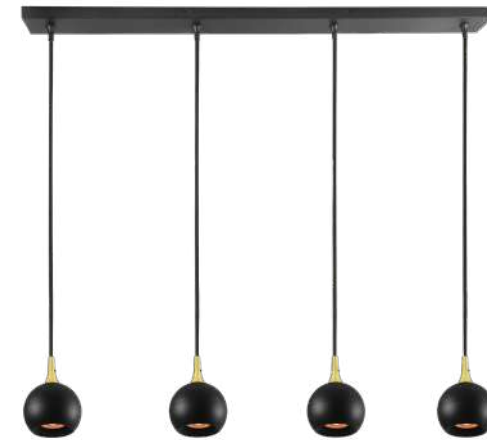

09434/04/30