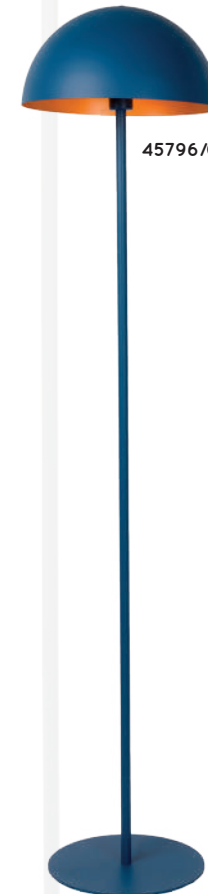

45796/01/33

45796/01/35