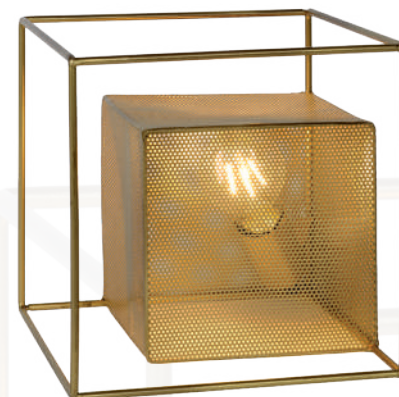

- 1x E27/60W max./excl.
- H 22/W 22/L 22 cm
- color gold
- metal

bulb suggestion
49042/05/62