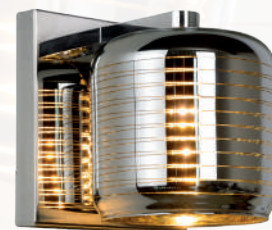

bulb suggestion
49026/03/31

MODERN

GLASS

43