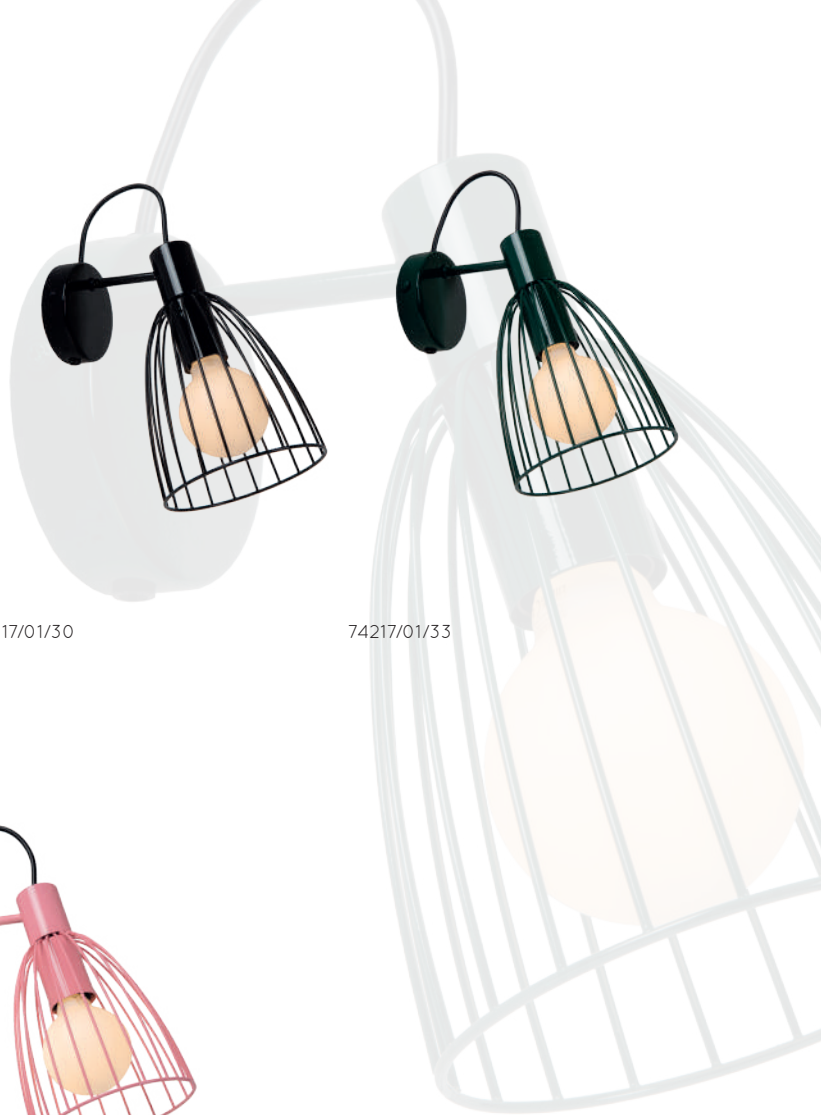

- 1x E27/40W max./dim./excl.
- W 19.5/L 15/H 29 cm
- Colours: Black, Green, Ocher Yellow & Pink
- Metal

74217/01/30

74217/01/33