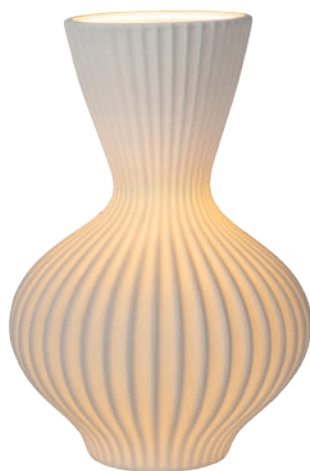

IP20

- 1x E14/25W max./excl.
- W 19.7/L 19.7/H 29.4 cm 13542/30/31
- W 17.8/L 17.8/H 40.2 cm 13543/40/31
- Colour: White
- Porcelain
- On/off-switch on the cable

13542/30/31