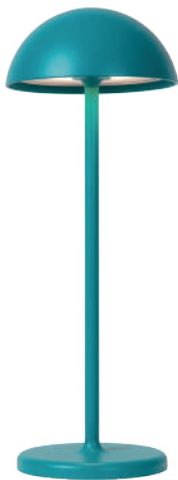

15500/02/37