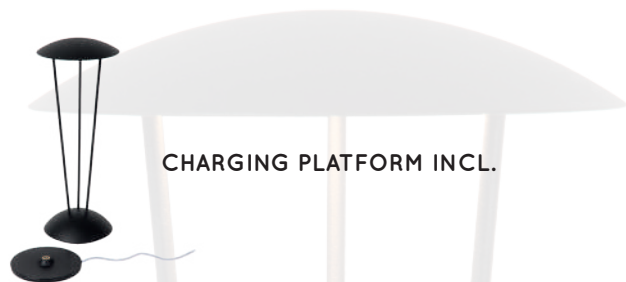

15500/02/31

15500/02/66

15500/02/33

15500/02/37

15500/02/53

RENEE

- 2.2W/Integrated LED/2700K/197lm/dim.
- W 12.3/L 12.3/H 31 cm
- Colours: Matt Gold, Black & White
- Aluminum
- Rechargeable

27504/02/31