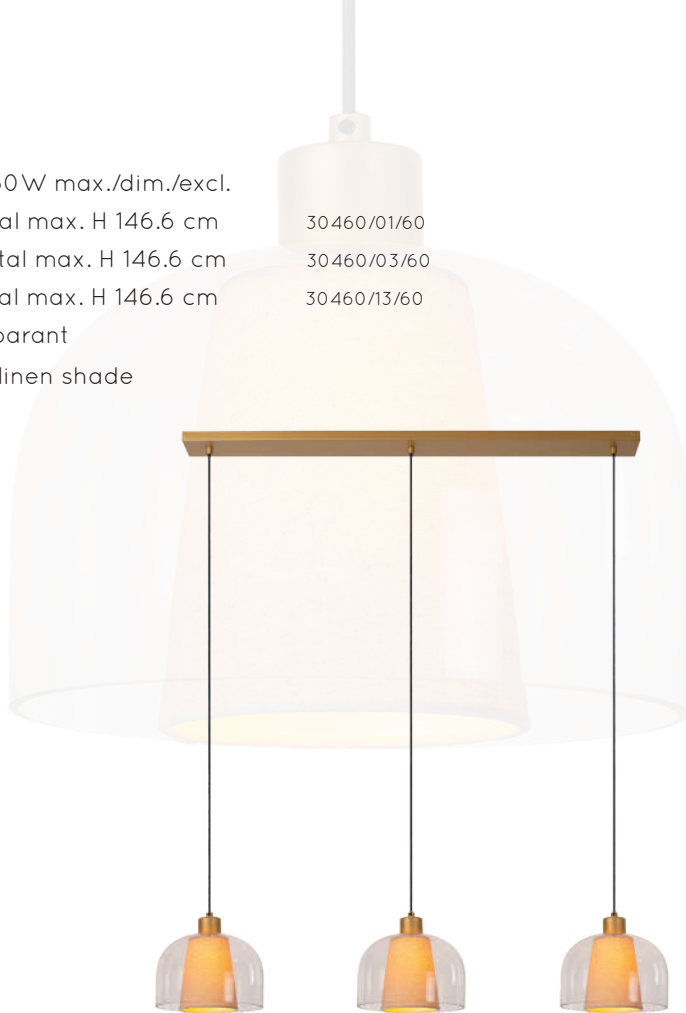

30460/03/60