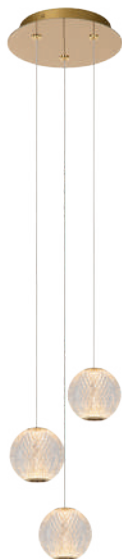

13499/04/60

13499/12/60

13499/13/60

13499/21/60

13499/22/60

DILENKO

PREMIUM

- 3W/Integrated LED/2700K/non dim./184lm/ 13497/03/02
- W 14/L 14/total max. H 150 cm
- 3W/Integrated LED/2700K/dim./173lm/
- W 31/L 31/total max. H 150 cm 13497/15/02
- W 10/L 84/total max. H 150 cm 13497/16/02
- Colour: Matt Gold
- Glass & metal