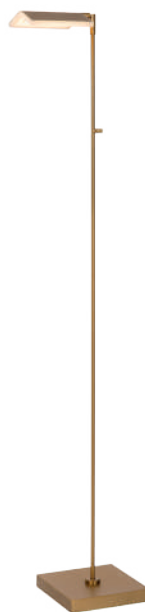

- 10W/Integrated LED/2700K/1000lm/dim.
- W 20/L 20/H 134 cm
- Colours: Matt Gold, Chrome, Black & White
- Metal

19730/10/02