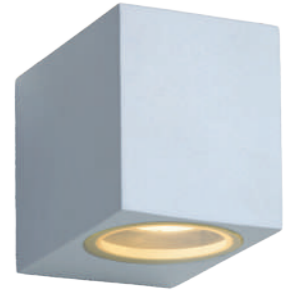

22860/05/31