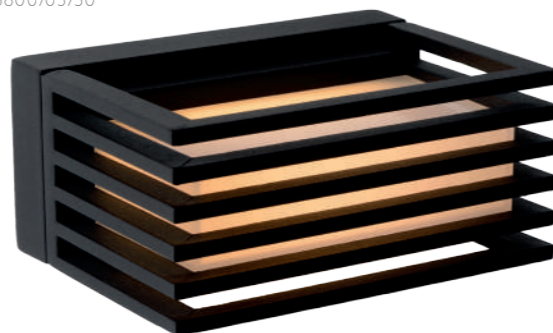

bulb suggestion
49006/05/30

bulb suggestion
49006/05/31

MALTA LED

- 1x 5,4W/INTEGRATED SMD LED/3000K/231lm/incl.
- H 6,5/W 14/D 10,5 cm
- color black
- aluminium & pc

15800/05/30

SINGA LED

- 1x9,6W/INTEGRATED SMD LED/3000K/553lm/incl.
- H 10/W 17/D 17 cm
- color black
- aluminium & pc