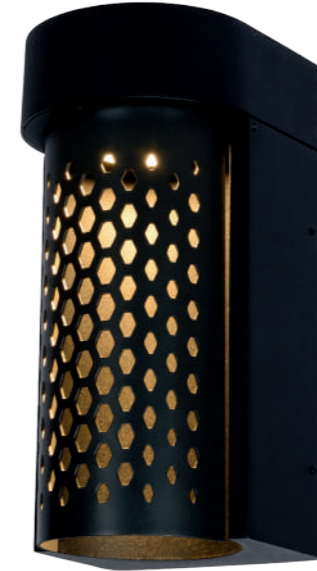

27802/90/29

27802/01/29

bulb suggestion
49034/05/62

KIRAN

- 1x10W/INTEGRATED LED/2700-3000-4000-5000K/450-550lm/incl.
- H 22,9/W 11,3/L 12 cm
- color gold/black
- aluminium

45800/10/30

45800/10/02

TWIST 360° FOR DIFFERENT LOOK