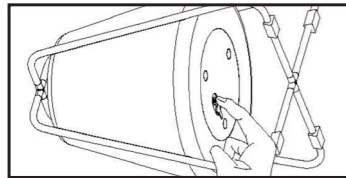

- rechargeable battery
- charging time 3 hours
- touch 1 = 100%
- working time w/ full light 4 hours
- touch 2 = 40%
- working time w/ medium light 10 hours
- touch 3 = 10%
- working time w/ little light 50 hours
- touch 4 = On/Off

POWER CABLE & CHARGER ADAPTER INCLUDED