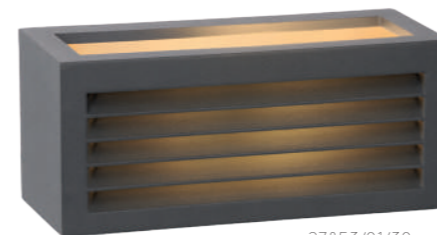

N

15801/10/30

DIMO

- 1x E27/18W max./excl.
- H 11/W 10,8/L 25 cm
- colors black/rusty
- aluminium die-casting & opal pc

N

27853/01/97

27853/01/30

bulb suggestion
49021/0.4/60