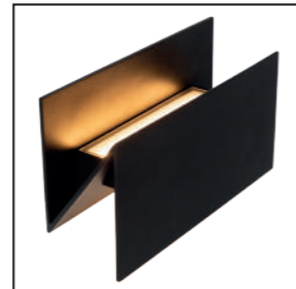

SWINDON

- 15W/INTEGRATED LED/2700K/651 lm
- L 27/W 10,9/H 15,4 cm
- color black
- aluminum

28802/15/30