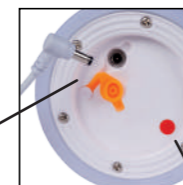

ON -OFF AND 3 STEP DIMMABLE

LITTLE JOE

IN- & OUTDOOR

- 1x 0,3W/integrated LED/2800-3200K /30lm/incl.
- Ø 10/H 18,5 cm
- color white & black/white & green/white & curry
- PE & metal

POWER CONNECTION FOR CHARGING CABLE