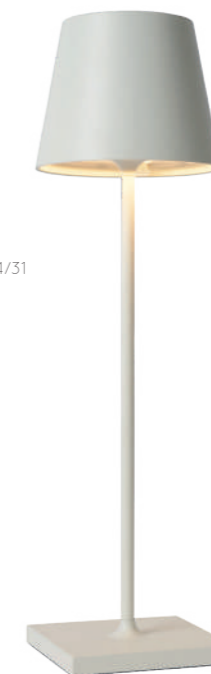

POWER ADAPTER & CABLE INCL.

TOUCH ON-OFF AND DIMMABLE

- touch 1x = 2700K
- touch 2x = 3000K
- touch 3x = OFF

27888/04/31

27888/04/30

JOE

IN- & OUTDOOR

- 1x3W/integrated LED/3 level light/2800-3200K /278lm/incl.
- Ø 14,5/H 26,5 cm
- color opal White
- PE & wood