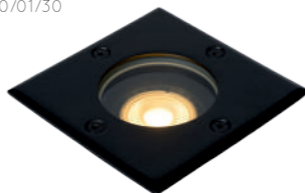

11800/01/30