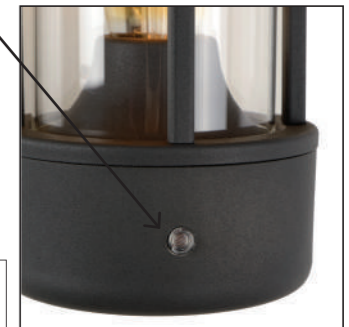

14893/80/30

WITH DAY/NIGHT SENSOR