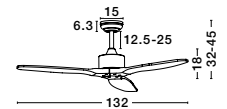

WITHOUT LIGHT

- 5 YRS GUARANTEE
- 5 SPEEDS
- NOISELESS
- LONG LIFE
- REMOTE CONTROL
- ENERGY SAVING
- REVERSE MODE
- DC MOTOR

FAN SPECIFICATIONS

Product Nm.	Body Material	Blades Material	Product Size	Speed	Length of Each Blade	Motor Type	Watt (max.)	Power Supply	Airflow (CFM)	RPM	Noise Level	Weight	Blade Sweep	Summer/Winter Function	Light	Remote Control	Guarantee	Class
5231301	Steel Matt Black	Walnut Wood	D: 132 H: 32-45 cm	5 Speed Remote	66 cm	DC	40W	AC110-240V	4000	200	< 30 dB	4.8 Kg	52"	✓	X	✓	5 Years	I
5267611	Matt Black Steel & Glass	ABS Wood Finish	D: 132 H: 45-58 cm	5 Speed Remote	74 cm	DC	40W	AC220-240V	4000	190	< 30 dB	8.2 Kg	52"	✓	✓	✓	5 Years	I

LIGHT SPECIFICATIONS

Product Nm.	LED Watt	Motor DC Watt	Lumen	Volt	LED Chip	Beam Angle	Kelvin	Protection	Driver Included
5231301	18W	26W	650Lm	220V	Edison	160°	3000K	IP20	✓
5267611	18W	37W	650Lm	220V	Edison	160°	3000K	IP20	✓