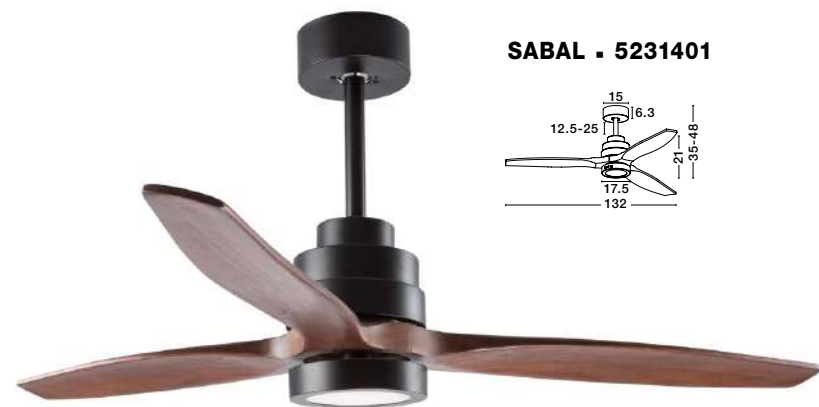

SAMOA - 5267301

FAN SPECIFICATIONS

Product Nm.	Body Material	Blades Material	Colour	Size	Speed	Length of Each Blade	Motor Type	Watt (max.)	Power Supply	Airflow (CFM)	RPM	Noise Level	Weight	Blade Sweep	Summer/Winter Function	Light	Remote Control	Guarantee	Class
5267301	Steel & Glass	ABS Blades	White or Black	D: 122 H: 35-48 cm	5 Speed Remote	51 cm	DC	40W	AC220-240V	5000	220	< 30 dB	6.1 Kg	48"	✓	✓	✓	1 Year light source 5 Years motor	I
9953198	Matt White Steel & Glass	White	White	D: 152 cm H: 37.5-47 cm	5 Speed Remote	65 cm	DC	37W	AC220-240V	5000	220	< 50 dB	8 Kg	60"	✓	✓	✓	1 Year light source 5 Years motor	I

LIGHT SPECIFICATIONS

Product Nm.	LED Watt	Motor DC Watt	Lumen	Volt	LED Chip	Beam Angle	Kelvin	Protection	Driver Included
5267301	18W	24W	650Lm	220V	Edison	160°	3000K	IP20	✓
5267302	18W	24W	650Lm	220V	Edison	160°	3000K	IP20	✓
9953198	18W	37W	650Lm	220V	Edison	120°	3000K	IP20	✓

FLOW - 9953198

- 5 YRS GUARANTEE
- 5 SPEEDS
- NOBLESS
- LONG LIFE
- REMOTE CONTROL
- ENERGY SAVING
- REVERSE MODE
- DC MOTOR

SABAL - 5231401

NATURE - 9952314

FAN SPECIFICATIONS

Product Nm.	Body Material	Blades Material	Product Size	Speed	Length of Each Blade	Motor Type	Watt (max.)	Power Supply	Airflow (CFM)	RPM	Noise Level	Weight	Blade Sweep	Summer/Winter Function	Light	Remote Control	Guarantee	Class
9952314	Matt White Steel & Glass	Oak Wood	D: 132 cm H: 35-48 cm	5 Speed Remote	64 cm	DC	25W	AC220-240V	5000	200	< 50 dB	5.8 Kg	52"	✓	✓	✓	5 Years motor 1 Year light source	I
5231401	Matt Black Steel & Glass	Brown Wood	D: 132 cm H: 35-48 cm	5 Speed Remote	64 cm	DC	40W	AC220-240V	4000	200	< 30 dB	5.8 Kg	52"	✓	✓	✓	5 Years motor 1 Year light source	I