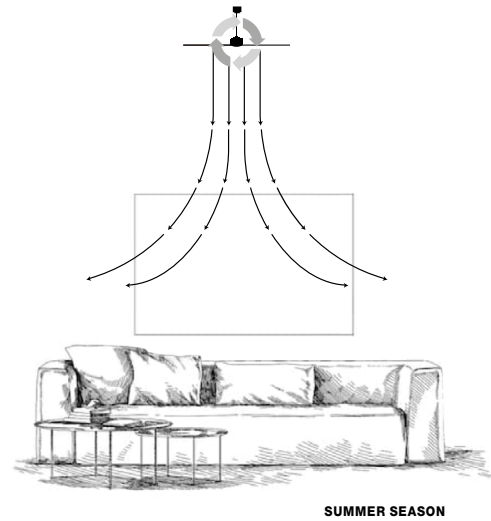

MONSOON - 5260261

DC Motor Advantages

Our Ceiling Fan

Room Size

Ceiling Fan For The Whole Year

To Be Installed On Ceilings With 15° Maximum Inclination

Pictogram