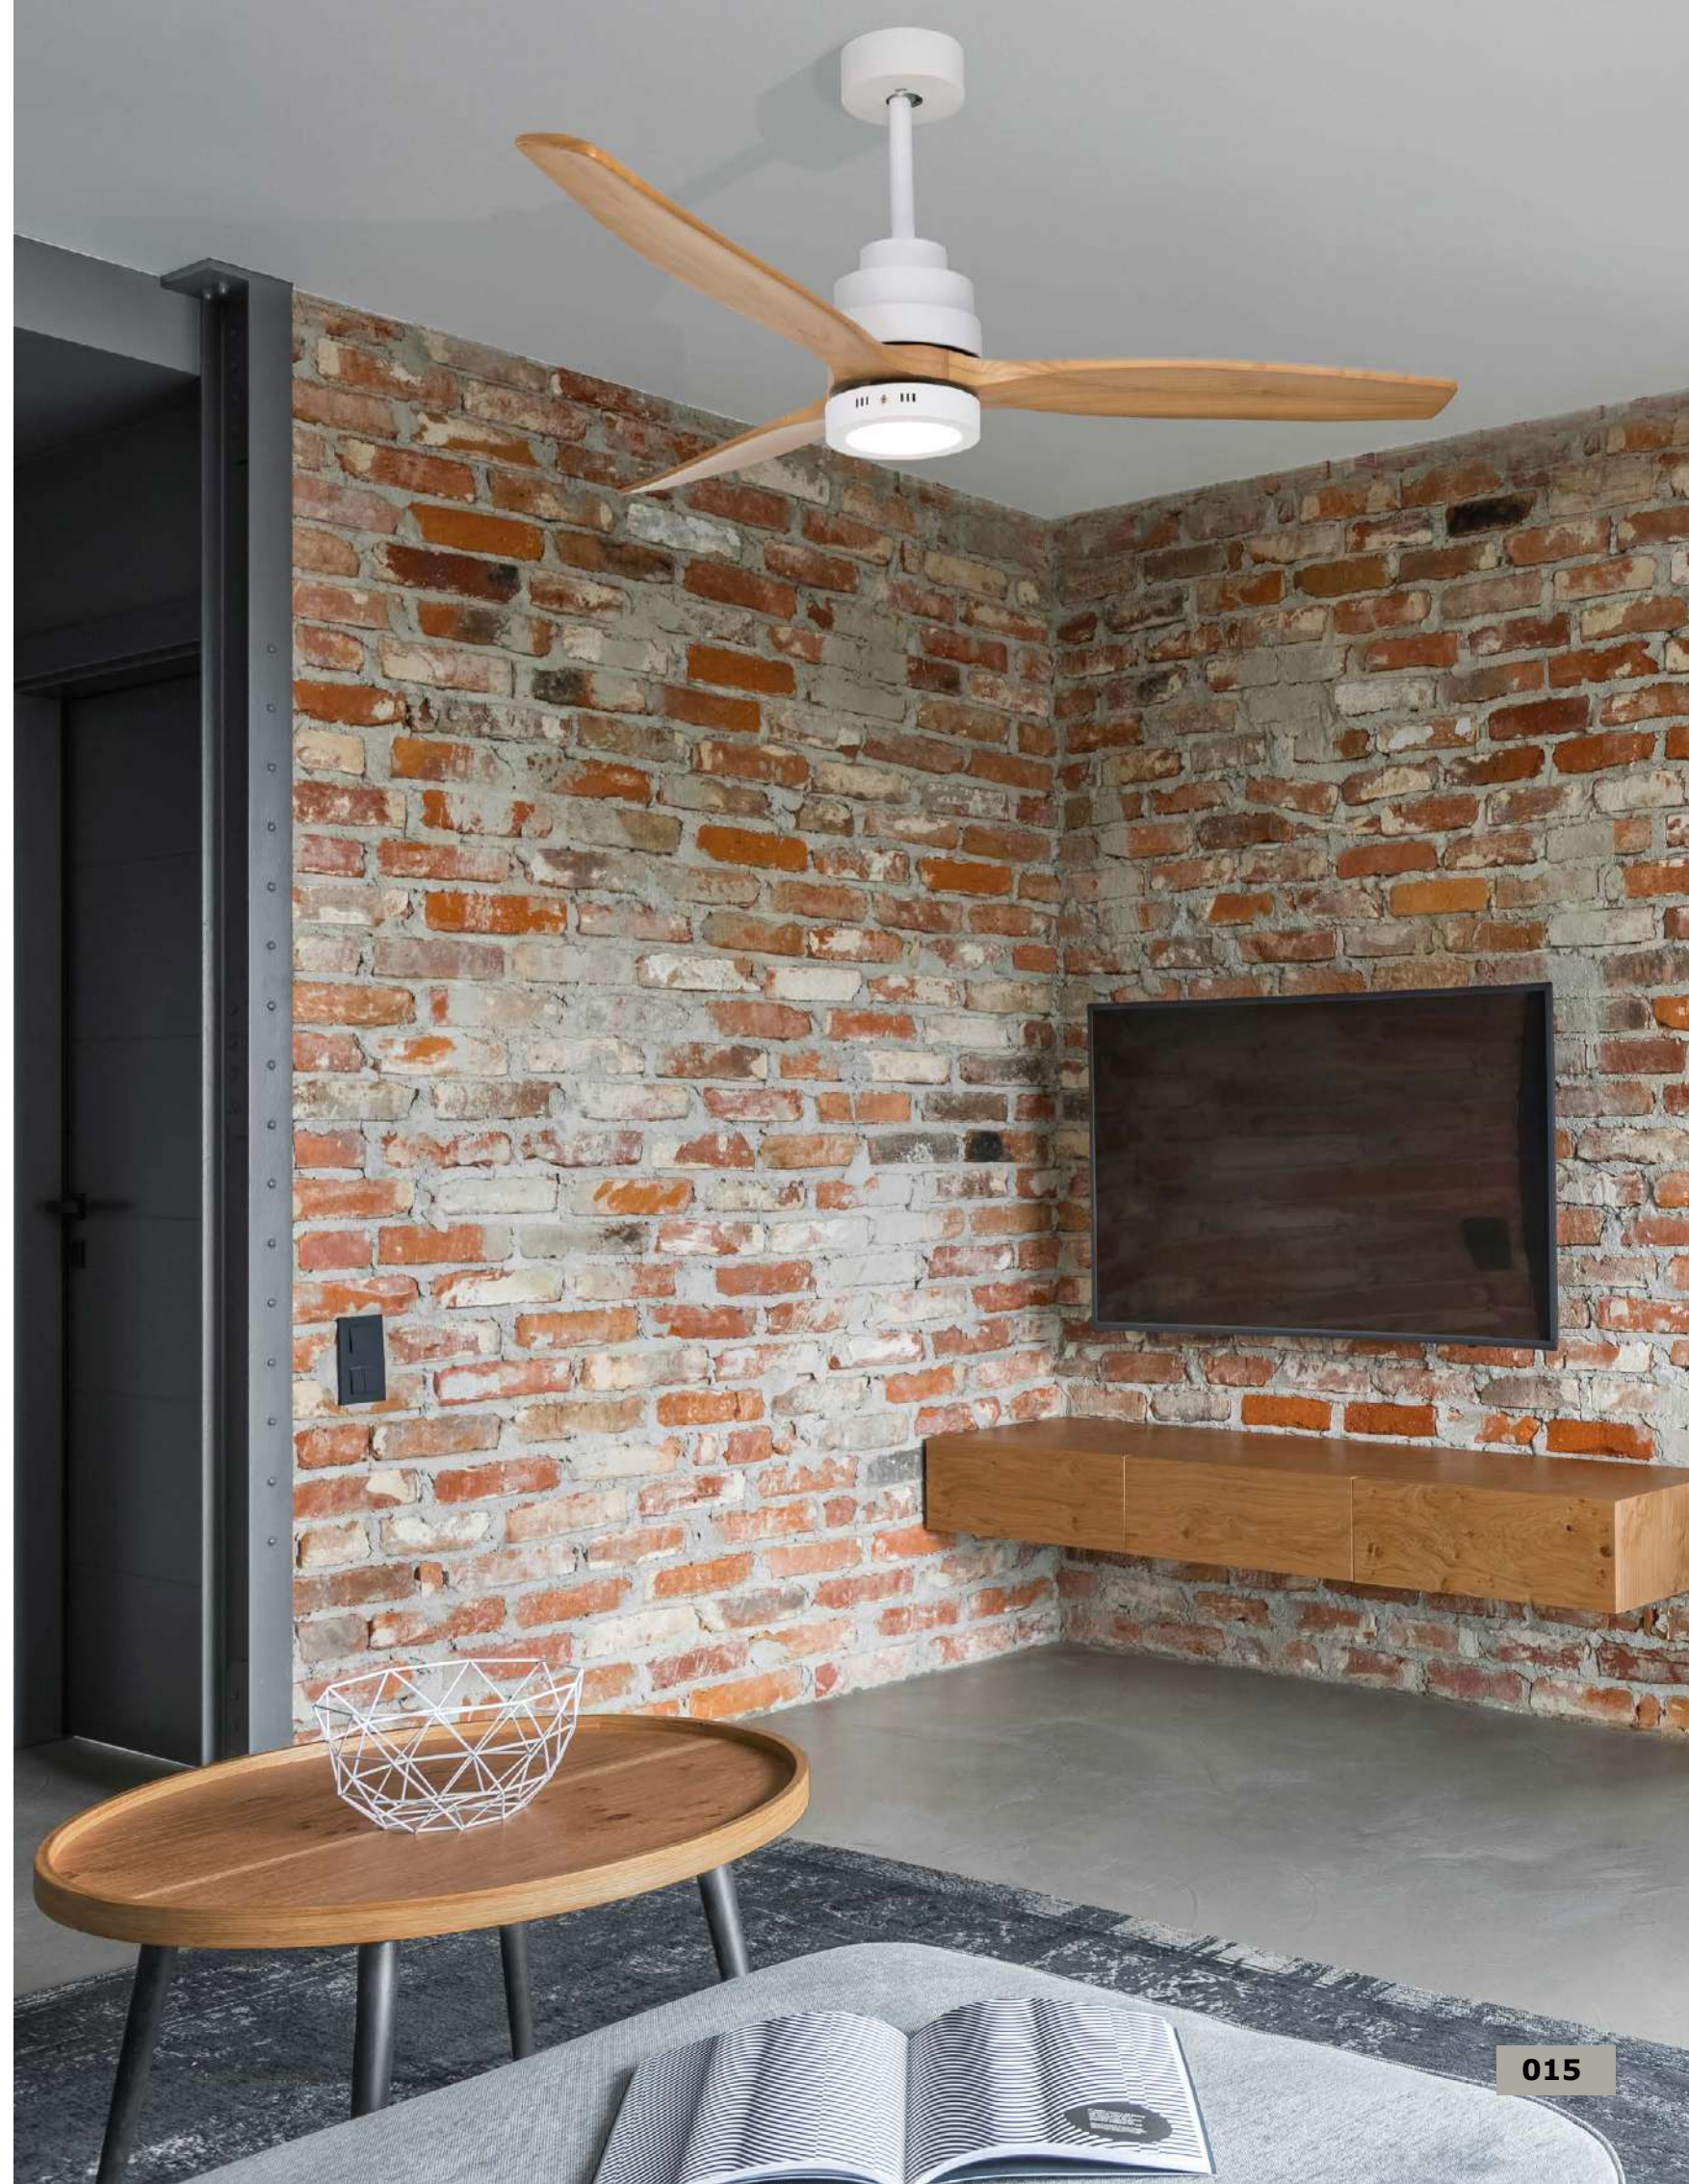

LIGHT SPECIFICATIONS

Product Nm.	LED Watt	Motor DC Watt	Lumen	Volt	LED Chip	Beam Angle	Kelvin	Protection	Driver Included
9952314	12W	25W	800Lm	220V	Epstar	120°	3000K	IP20	✓
5231401