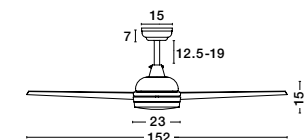

FAN SPECIFICATIONS

Product Nm.	Body Material	Blades Material	Colour	Size	Speed	Length of Each Blade	Motor Type	Watt (max.)	Power Supply	Airflow (CFM)	RPM	Noise Level	Weight	Blade Sweep	Summer/Winter Function	Light	Remote Control	Guarantee	Class
5267301	Steel & Glass	ABS Blades	White or Black	D: 122 H: 35-48 cm	5 Speed Remote	51 cm	DC	40W	AC220-240V	5000	220	< 30 dB	6.1 Kg	48"	✓	✓	✓	1 Year light source 5 Years motor	I
9953198	Matt White Steel & Glass	White	White	D: 152 cm H: 37.5-47 cm	5 Speed Remote	65 cm	DC	37W	AC220-240V	5000	220	< 50 dB	8 Kg	60"	✓	✓	✓	1 Year light source 5 Years motor	I

LIGHT SPECIFICATIONS

Product Nm.	LED Watt	Motor DC Watt	Lumen	Volt	LED Chip	Beam Angle	Kelvin	Protection	Driver Included
5267301	18W	24W	650Lm	220V	Edison	160°	3000K	IP20	✓
5267302	18W	24W	650Lm	220V	Edison	160°	3000K	IP20	✓
9953198	18W	37W	650Lm	220V	Edison	120°	3000K	IP20	✓