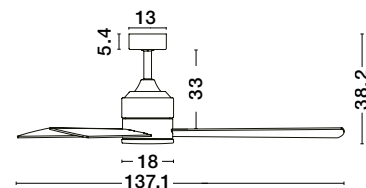

DELL - 9952330

DELL - 9952320

White Acrylic
LED 18 Watt 230 Volt
1080Lm 3000K-6500K IP20
D: 14 H: 4.9 cm

Comparable with:
9952335, 9952325, 9952330

FAN SPECIFICATIONS

Product Nm.	Body Material	Blades Material	Product Size	Speed	Length of Each Blade	Motor Type	Motor Watt (max.)	Power Supply	Airflow (CFM)	RPM	Noise Level	Net Weight	Blade Sweep	Summer/Winter Function	Light	Remote Control	Guarantee	Class
9952325	White Aluminum	White ABS	D: 121.9 cm H: 18.2 cm	6 Speed Remote	52"	DC	38W	AC220-240V	5090	198	50 dB	4,7 Kg	N/A	X	✓	✓	2 Years Light & control 10 Years motor	I
9952330	Black Aluminum	Black ABS	D: 121.9 cm H: 18.2 cm	6 Speed Remote	52"	DC	38W	AC220-240V	5090	198	50 dB	4,7 Kg	N/A	X	✓	✓	2 Years Light & control 10 Years motor	I
9952335	White Aluminum	Teak ABS	D: 121.9 cm H: 18.2 cm	6 Speed Remote	52"	DC	38W	AC220-240V	5090	198	50 dB	4,7 Kg	N/A	X	✓	✓	2 Years Light & control 10 Years motor	I

AXEL . 9952345

AXEL . 9952350

AXEL . 9952355

Reversible Blades

AXEL . 9952340

Stainless Steel
White Acrylic
LED 18 Watt 230 Volt
1080Lm 3000K-6500K IP20
D: 18 H: 2.5 cm

Comparable with:
9952345, 9952350, 9952355

FAN SPECIFICATIONS

Product Nm.	Body Material	Blades Material	Product Size	Speed	Length of Each Blade	Motor Type	Watt (max.)	Power Supply	Airflow (CFM)	RPM	Noise Level	Net Weight	Blade Sweep	Summer/Winter Function	Light	Remote Control	Guarantee	Class
9952345	Stainless Aluminium	Teak & Walnut Plywood	D: 137.1 cm H: 38.2 cm	6 Speed Remote	52"	DC	38W	AC220-240V	5041	205	50 dB	5,1 Kg	N/A	X	√	√	2 Years Light & control 10 Years motor	I
9952350	Black Aluminium	Black & Walnut Plywood	D: 137.1 cm H: 38.2 cm	6 Speed Remote	52"	DC	38W	AC220-240V	5041	205	50 dB	5,1 Kg	N/A	X	√	√	2 Years Light & control 10 Years motor	I
9952355	White Aluminium	White & Oak Plywood	D: 137.1 cm H: 38.2 cm	6 Speed Remote	52"	DC	38W	AC220-240V	5041	205	50 dB	5,1 Kg	N/A	X	√	√	2 Years Light & control 10 Years motor	I