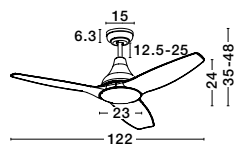

LIGHT SPECIFICATIONS

Product Nm.	LED Watt	Motor DC Watt	Lumen	Volt	LED Chip	Beam Angle	Kelvin	Protection	Driver Included
9953016	18W	35W	650Lm	220V	Edison	120°	3000K	IP20	✓
9953015									

SAMOA - 5267302

SAMOA - 5267301

FAN SPECIFICATIONS

Product Nm.	Body Material	Blades Material	Colour	Size	Speed	Length of Each Blade	Motor Type	Watt (max.)	Power Supply	Airflow (CFM)	RPM	Noise Level	Weight	Blade Sweep	Summer/Winter Function	Light	Remote Control	Guarantee	Class
5267301	Steel & Glass	ABS Blades	White or Black	D: 122 H: 35-48 cm	5 Speed Remote	51 cm	DC	40W	AC220-240V	5000	220	< 30 dB	6.1 Kg	48"	✓	✓	✓	1 Year light source 5 Years motor	I
9953198	Matt White Steel & Glass	White	White	D: 152 cm H: 37.5-47 cm	5 Speed Remote	65 cm	DC	37W	AC220-240V	5000	220	< 50 dB	8 Kg	60"	✓	✓	✓	1 Year light source 5 Years motor	I