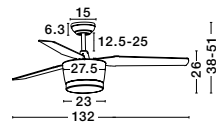

- 5 YRS GUARANTEE
- 5 SPEEDS
- NOISELESS
- LONG LIFE
- REMOTE CONTROL
- ENERGY SAVING
- REVERSE MODE
- DC MOTOR

FLIP THE BLADES
CUSTOMISE YOUR OWN FAN

FAN SPECIFICATIONS

Product Nm.	Body Material	Blades Material	Colour	Size	Speed	Length of Each Blade	Motor Type	Watt (max.)	Power Supply	Airflow (CFM)	RPM	Noise Level	Weight	Blade Sweep	Summer/Winter Function	Light	Remote Control	Guarantee	Class
5260251 5260261	Steel & Glass	Wood	Oak or White	D: 132 H: 38-51 cm	5 Speed Remote	60.5 cm	DC	40W	AC220-240V	4500	220	< 30 dB	7.5 Kg	52"	✓	✓	✓	10 Years	I

LIGHT SPECIFICATIONS

Product Nm.	LED Watt	Motor DC Watt	Lumen	Volt	LED Chip	Beam Angle	Kelvin	Protection	Driver Included
5260251 5260261	18W	26W	650Lm	220V	Edison	160°	3000K	IP20	✓

FLIP THE BLADES
CUSTOMISE YOUR OWN FAN