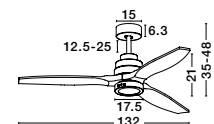

- 5 YRS GUARANTEE
- 5 SPEEDS
- NOBLESS
- LONG LIFE
- REMOTE CONTROL
- ENERGY SAVING
- REVERSE MODE
- DC MOTOR

SABAL - 5231401