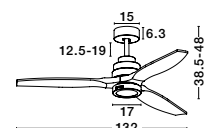

SAMOA - 5267301

FAN SPECIFICATIONS

Product Nm.	Body Material	Blades Material	Colour	Size	Speed	Length of Each Blade	Motor Type	Watt (max.)	Power Supply	Airflow (CFM)	RPM	Noise Level	Weight	Blade Sweep	Summer/Winter Function	Light	Remote Control	Guarantee	Class
5267301	Steel & Glass	ABS Blades	White or Black	D: 122 H: 35-48 cm	5 Speed Remote	51 cm	DC	40W	AC220-240V	5000	220	< 30 dB	6.1 Kg	48"	✓	✓	✓	1 Year light source 5 Years motor	I
9953198	Matt White Steel & Glass	White	White	D: 152 cm H: 37.5-47 cm	5 Speed Remote	65 cm	DC	37W	AC220-240V	5000	220	< 50 dB	8 Kg	60"	✓	✓	✓	1 Year light source 5 Years motor	I

FLOW - 9953198

- 5 YRS GUARANTEE
- 5 SPEEDS
- NOBLESS
- LONG LIFE
- REMOTE CONTROL
- ENERGY SAVING
- REVERSE MODE
- DC MOTOR

SABAL - 5231401

NATURE - 9952314

FAN SPECIFICATIONS

Product Nm.	Body Material	Blades Material	Product Size	Speed	Length of Each Blade	Motor Type	Watt (max.)	Power Supply	Airflow (CFM)	RPM	Noise Level	Weight	Blade Sweep	Summer/Winter Function	Light	Remote Control	Guarantee	Class
9952314	Matt White Steel & Glass	Oak Wood	D: 132 cm H: 35-48 cm	5 Speed Remote	64 cm	DC	25W	AC220-240V	5000	200	< 50 dB	5.8 Kg	52"	✓	✓	✓	5 Years motor 1 Year light source	I
5231401	Matt Black Steel & Glass	Brown Wood	D: 132 cm H: 35-48 cm	5 Speed Remote	64 cm	DC	40W	AC220-240V	4000	200	< 30 dB	5.8 Kg	52"	✓	✓	✓	5 Years motor 1 Year light source	I