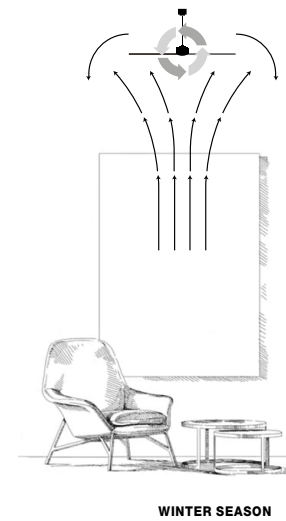

MONSOON - 5260261

DC Motor Advantages

Our Ceiling Fan

Room Size

Ceiling Fan For The Whole Year

To Be Installed On Ceilings With 15° Maximum Inclination

Pictogram