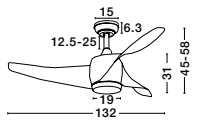

WITHOUT LIGHT

- 5 YRS GUARANTEE
- 5 SPEEDS
- NOISELESS
- LONG LIFE
- REMOTE CONTROL
- ENERGY SAVING
- REVERSE MODE
- DC MOTOR

FAN SPECIFICATIONS

Product Nm.	Body Material	Blades Material	Product Size	Speed	Length of Each Blade	Motor Type	Watt (max.)	Power Supply	Airflow (CFM)	RPM	Noise Level	Weight	Blade Sweep	Summer/Winter Function	Light	Remote Control	Guarantee	Class
5231301	Steel Matt Black	Walnut Wood	D: 132 H: 32-45 cm	5 Speed Remote	66 cm	DC	40W	AC110-240V	4000	200	< 30 dB	4.8 Kg	52"	✓	X	✓	5 Years	I
5267611	Matt Black Steel & Glass	ABS Wood Finish	D: 132 H: 45-58 cm	5 Speed Remote	74 cm	DC	40W	AC220-240V	4000	190	< 30 dB	8.2 Kg	52"	✓	✓	✓	5 Years	I

LIGHT SPECIFICATIONS

Product Nm.	LED Watt	Motor DC Watt	Lumen	Volt	LED Chip	Beam Angle	Kelvin	Protection	Driver Included
5231301	18W	26W	650Lm	220V	Edison	160°	3000K	IP20	✓
5267611	18W	37W	650Lm	220V	Edison	160°	3000K	IP20	✓