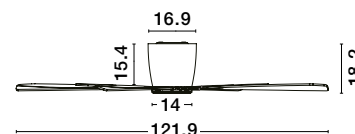

DELL - 9952330

DELL - 9952320

White Acrylic
LED 18 Watt 230 Volt
1080Lm 3000K-6500K IP20
D: 14 H: 4.9 cm

Comparable with:
9952335, 9952325, 9952330

FAN SPECIFICATIONS

Product Nm.	Body Material	Blades Material	Product Size	Speed	Length of Each Blade	Motor Type	Motor Watt (max.)	Power Supply	Airflow (CFM)	RPM	Noise Level	Net Weight	Blade Sweep	Summer/Winter Function	Light	Remote Control	Guarantee	Class
9952325	White Aluminum	White ABS	D: 121.9 cm H: 18.2 cm	6 Speed Remote	52"	DC	38W	AC220-240V	5090	198	50 dB	4,7 Kg	N/A	X	✓	✓	2 Years Light & control 10 Years motor	I
9952330	Black Aluminum	Black ABS	D: 121.9 cm H: 18.2 cm	6 Speed Remote	52"	DC	38W	AC220-240V	5090	198	50 dB	4,7 Kg	N/A	X	✓	✓	2 Years Light & control 10 Years motor	I
9952335	White Aluminum	Teak ABS	D: 121.9 cm H: 18.2 cm	6 Speed Remote	52"	DC	38W	AC220-240V	5090	198	50 dB	4,7 Kg	N/A	X	✓	✓	2 Years Light & control 10 Years motor	I