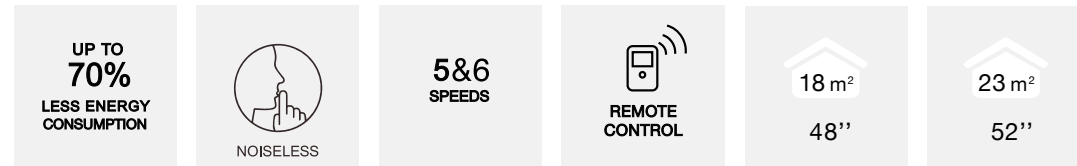

LIGHT SPECIFICATIONS

Product Nm.	LED Watt	Motor DC Watt	Lumen	Volt	LED Chip	Beam Angle	Kelvin	Protection	Driver Included
5260251 5260261	18W	26W	650Lm	220V	Edison	160°	3000K	IP20	✓

FLIP THE BLADES
CUSTOMISE YOUR OWN FAN

MONSOON - 5260261

DC Motor Advantages

Our Ceiling Fan

Room Size

Ceiling Fan For The Whole Year

To Be Installed On Ceilings With 15° Maximum Inclination

Pictogram